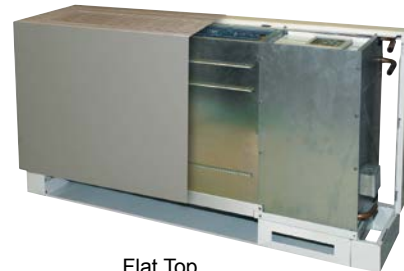

### Console Water Source Heat Pumps

- Universal left and right piping
- Sound attenuation package
- 14+ EERs

Replaces:

**WM equipment**  
**WWMF/WWMS**  
**WMHC**  
**WWZF/WWZS**

Slope Top

Flat Top