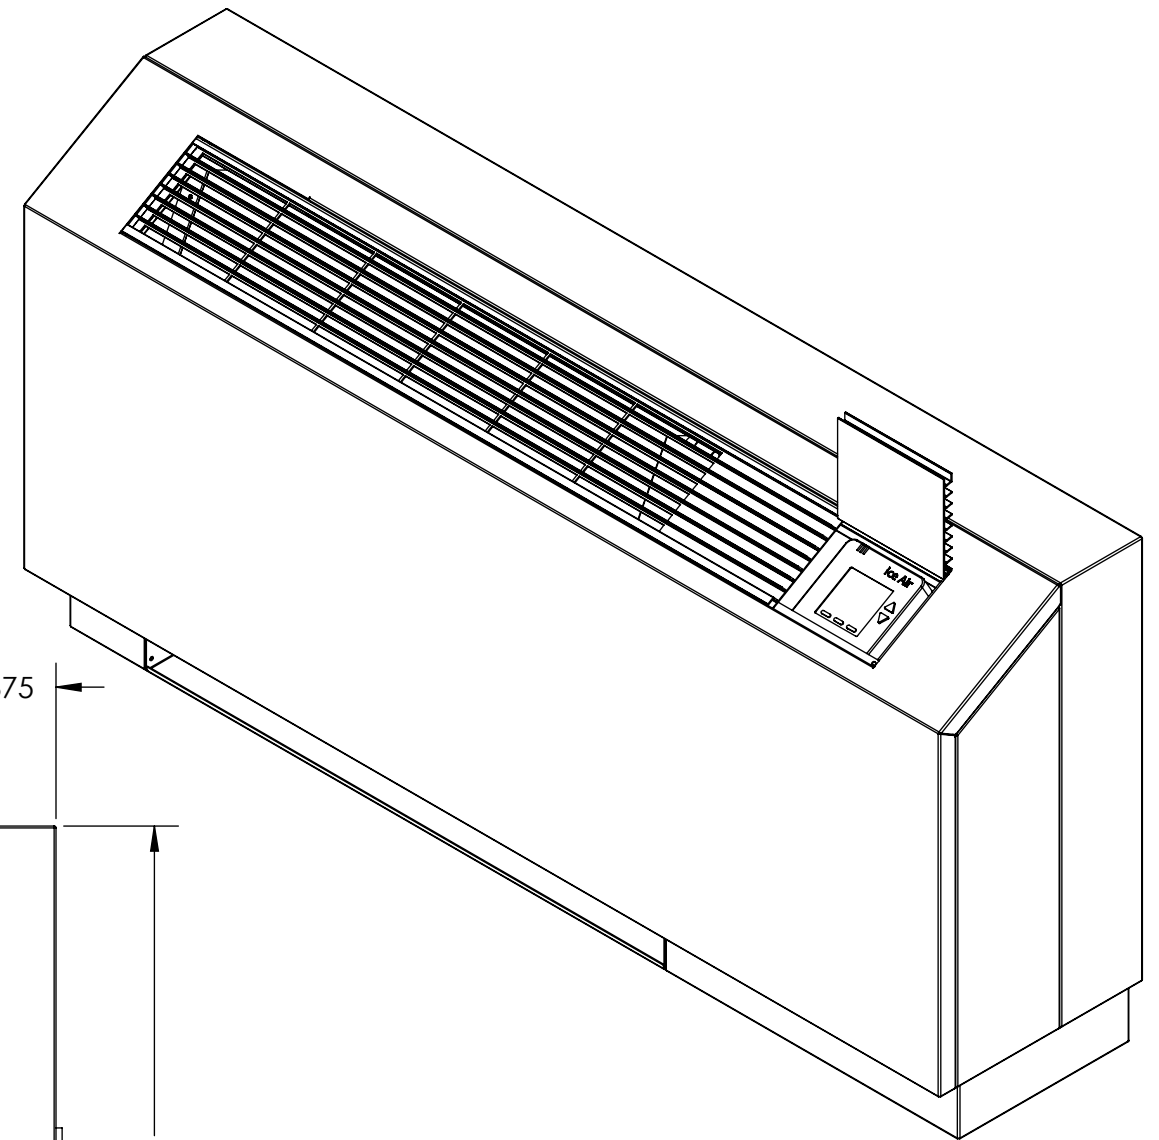

REVISIONS			
REV.	DESCRIPTION	BY	DATE

TOP VIEW

ISOMETRIC VIEW

FRONT VIEW

RIGHT VIEW

FRONT VIEW

PROPRIETARY AND CONFIDENTIAL
 This drawing is the intellectual property of Ice Air, LLC and consists of confidential data belonging solely to Ice Air, LLC. The sharing of this data with you does not constitute a license to share this data with any third party, which is strictly prohibited without Ice Air's prior written consent.

MATERIAL:	ICE-AIR LLC. 80 HARTFORD AVENUE MOUNT VERNON, NY 10553		
WEIGHT (LBS): 151.19			
FINISH: N/A	TITLE: HYBRID C-WSHP WITH SLIDING CHASSIS CABINET GENERAL ASS'Y		
UNLESS OTHERWISE SPECIFIED: DIMENSIONS ARE IN INCHES TOLERANCES: FRACTIONAL ± 1/32 ANGULAR: MACH ± ° BEND ± 1° TWO PLACE DECIMAL ± .03 THREE PLACE DECIMAL ± .015	MODEL BY: VP	DATE: 08/01/12	DWG. NO.
	DRAWING BY: -	DATE: -	SAB-9106
SIZE B	SCALE: NONE DO NOT SCALE DRAWING	SHEET 1 OF 1	REV