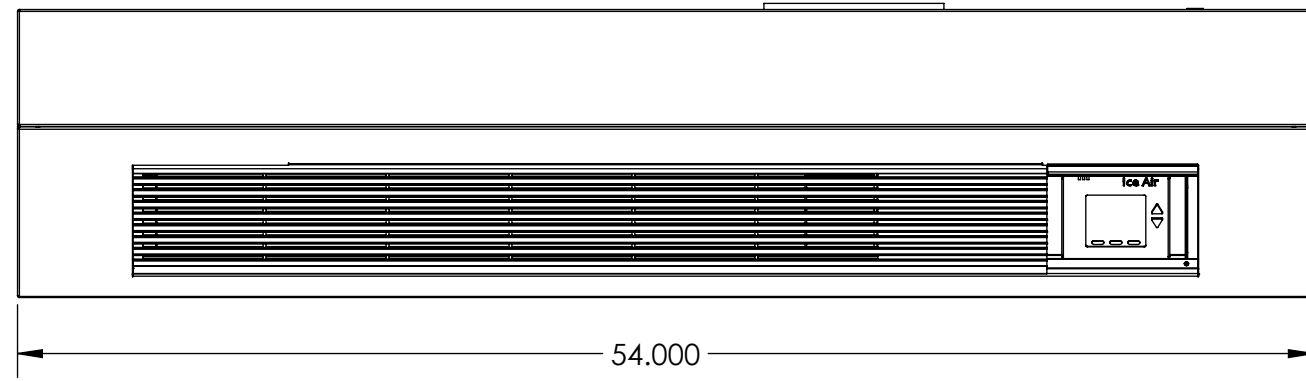

REVISIONS			
REV.	DESCRIPTION	BY	DATE

TOP VIEW

ISOMETRIC VIEW

FRONT VIEW

RIGHT VIEW

FRONT VIEW

PROPRIETARY AND CONFIDENTIAL
 This drawing is the intellectual property of Ice Air, LLC and consists of confidential data belonging solely to Ice Air, LLC. The sharing of this data with you does not constitute a license to share this data with any third party, which is strictly prohibited without Ice Air's prior written consent.

MATERIAL:	ICE-AIR LLC. 80 HARTFORD AVENUE MOUNT VERNON, NY 10553		
WEIGHT (LBS): 151.19			
FINISH: N/A	TITLE: HYBRID C-WSHP WITH SLIDING CHASSIS CABINET GENERAL ASS'Y		
UNLESS OTHERWISE SPECIFIED: DIMENSIONS ARE IN INCHES TOLERANCES: FRACTIONAL ± 1/32 ANGULAR: MACH ± ° BEND ± 1° TWO PLACE DECIMAL ± .03 THREE PLACE DECIMAL ± .015	MODEL BY: VP	DATE: 08/01/12	DWG. NO.
	DRAWING BY: -	DATE: -	SAB-9106
SIZE B	SCALE: NONE DO NOT SCALE DRAWING	SHEET 1 OF 1	REV