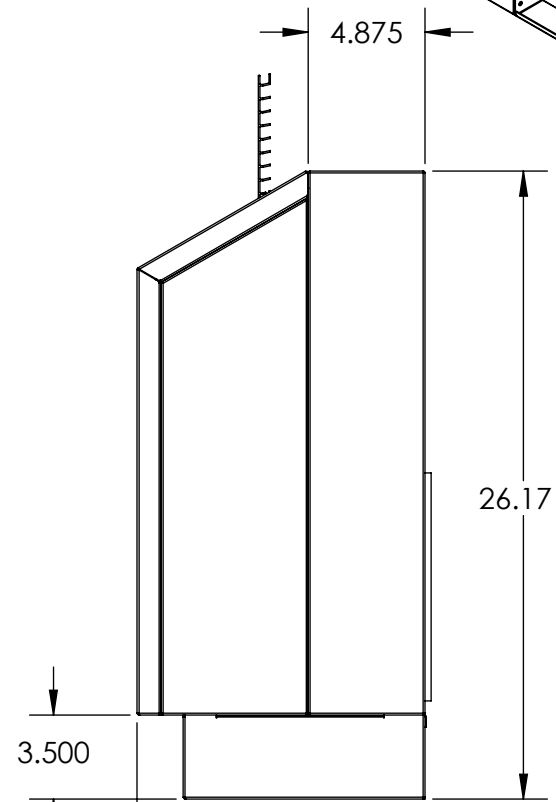

REVISIONS			
REV.	DESCRIPTION	BY	DATE

TOP VIEW

ISOMETRIC VIEW

FRONT VIEW

RIGHT VIEW

FRONT VIEW

PROPRIETARY AND CONFIDENTIAL
 This drawing is the intellectual property of Ice Air, LLC and consists of confidential data belonging solely to Ice Air, LLC. The sharing of this data with you does not constitute a license to share this data with any third party, which is strictly prohibited without Ice Air's prior written consent.

MATERIAL:	ICE-AIR LLC. 80 HARTFORD AVENUE MOUNT VERNON, NY 10553		
WEIGHT (LBS): 151.19			
FINISH: N/A	TITLE: HYBRID C-WSHP WITH SLIDING CHASSIS CABINET GENERAL ASS'Y		
UNLESS OTHERWISE SPECIFIED: DIMENSIONS ARE IN INCHES TOLERANCES: FRACTIONAL ± 1/32 ANGULAR: MACH ± ° BEND ± 1° TWO PLACE DECIMAL ± .03 THREE PLACE DECIMAL ± .015	MODEL BY: VP	DATE: 08/01/12	DWG. NO.
	DRAWING BY: -	DATE: -	SAB-9106
SIZE B	SCALE: NONE DO NOT SCALE DRAWING	SHEET 1 OF 1	REV