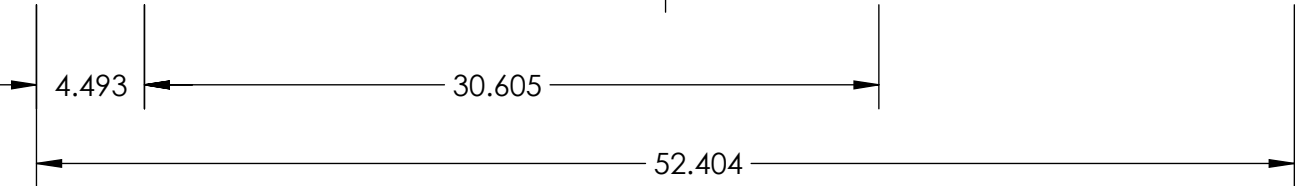

REVISIONS			
REV.	DESCRIPTION	BY	DATE

TOP VIEW

ISOMETRIC VIEW

FRONT VIEW

RIGHT VIEW

FRONT VIEW

PROPRIETARY AND CONFIDENTIAL
 This drawing is the intellectual property of Ice Air, LLC and consists of confidential data belonging solely to Ice Air, LLC. The sharing of this data with you does not constitute a license to share this data with any third party, which is strictly prohibited without Ice Air's prior written consent.

MATERIAL:	ICE-AIR LLC. 80 HARTFORD AVENUE MOUNT VERNON, NY 10553		
WEIGHT (LBS): 151.19			
FINISH: N/A	TITLE: HYBRID C-WSHP WITH SLIDING CHASSIS CABINET GENERAL ASS'Y		
UNLESS OTHERWISE SPECIFIED: DIMENSIONS ARE IN INCHES TOLERANCES: FRACTIONAL ± 1/32 ANGULAR: MACH ± ° BEND ± 1° TWO PLACE DECIMAL ± .03 THREE PLACE DECIMAL ± .015	MODEL BY: VP	DATE: 08/01/12	DWG. NO.
	DRAWING BY: -	DATE: -	SAB-9106
SIZE B	SCALE: NONE DO NOT SCALE DRAWING	SHEET 1 OF 1	REV