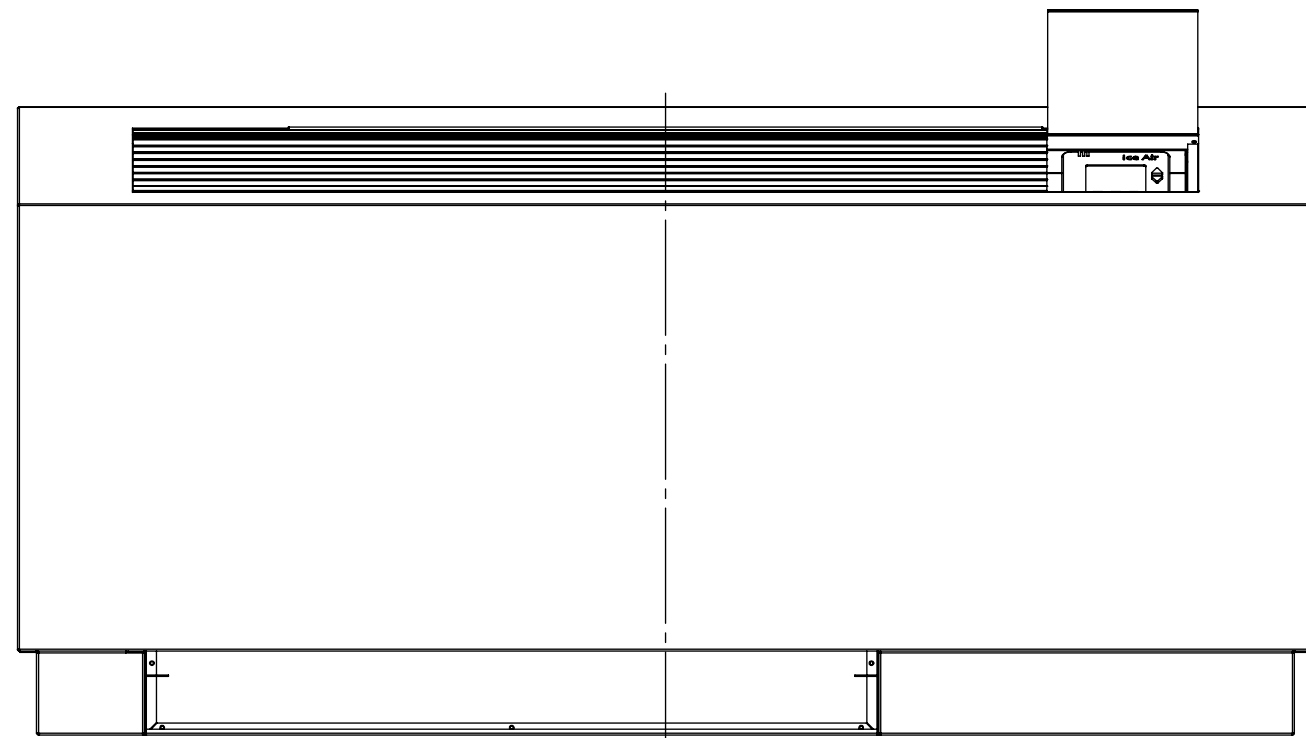

REVISIONS			
REV.	DESCRIPTION	BY	DATE

TOP VIEW

ISOMETRIC VIEW

FRONT VIEW

RIGHT VIEW

FRONT VIEW

PROPRIETARY AND CONFIDENTIAL
 This drawing is the intellectual property of Ice Air, LLC and consists of confidential data belonging solely to Ice Air, LLC. The sharing of this data with you does not constitute a license to share this data with any third party, which is strictly prohibited without Ice Air's prior written consent.

MATERIAL:	ICE-AIR LLC. 80 HARTFORD AVENUE MOUNT VERNON, NY 10553		
WEIGHT (LBS): 151.19			
FINISH: N/A	TITLE: HYBRID C-WSHP WITH SLIDING CHASSIS CABINET GENERAL ASS'Y		
UNLESS OTHERWISE SPECIFIED: DIMENSIONS ARE IN INCHES TOLERANCES: FRACTIONAL ± 1/32 ANGULAR: MACH ± ° BEND ± 1° TWO PLACE DECIMAL ± .03 THREE PLACE DECIMAL ± .015	MODEL BY: VP	DATE: 08/01/12	DWG. NO.
	DRAWING BY: -	DATE: -	SAB-9106
SIZE B	SCALE: NONE DO NOT SCALE DRAWING	SHEET 1 OF 1	REV